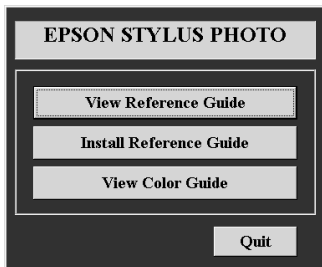

❑ **Color Guide**

See this guide to learn more about color printing. It includes samples and troubleshooting information that will help answer your questions about printing full-color documents.

Internet browser software is required to view these guides. You can use the browser currently installed on your computer, or install Microsoft Internet Explorer 4.0 from this CD, as explained in this booklet.

Opening the Online Guides

For Windows:

1. Insert the online guide CD in your CD-ROM drive.
2. The dialog box on the right appears.
If it does not, double-click the My Computer icon, double-click the CD-ROM icon, then double-click **ESP1200.exe**.
3. Click View Reference Guide or View Color Guide to open these guides from the CD.